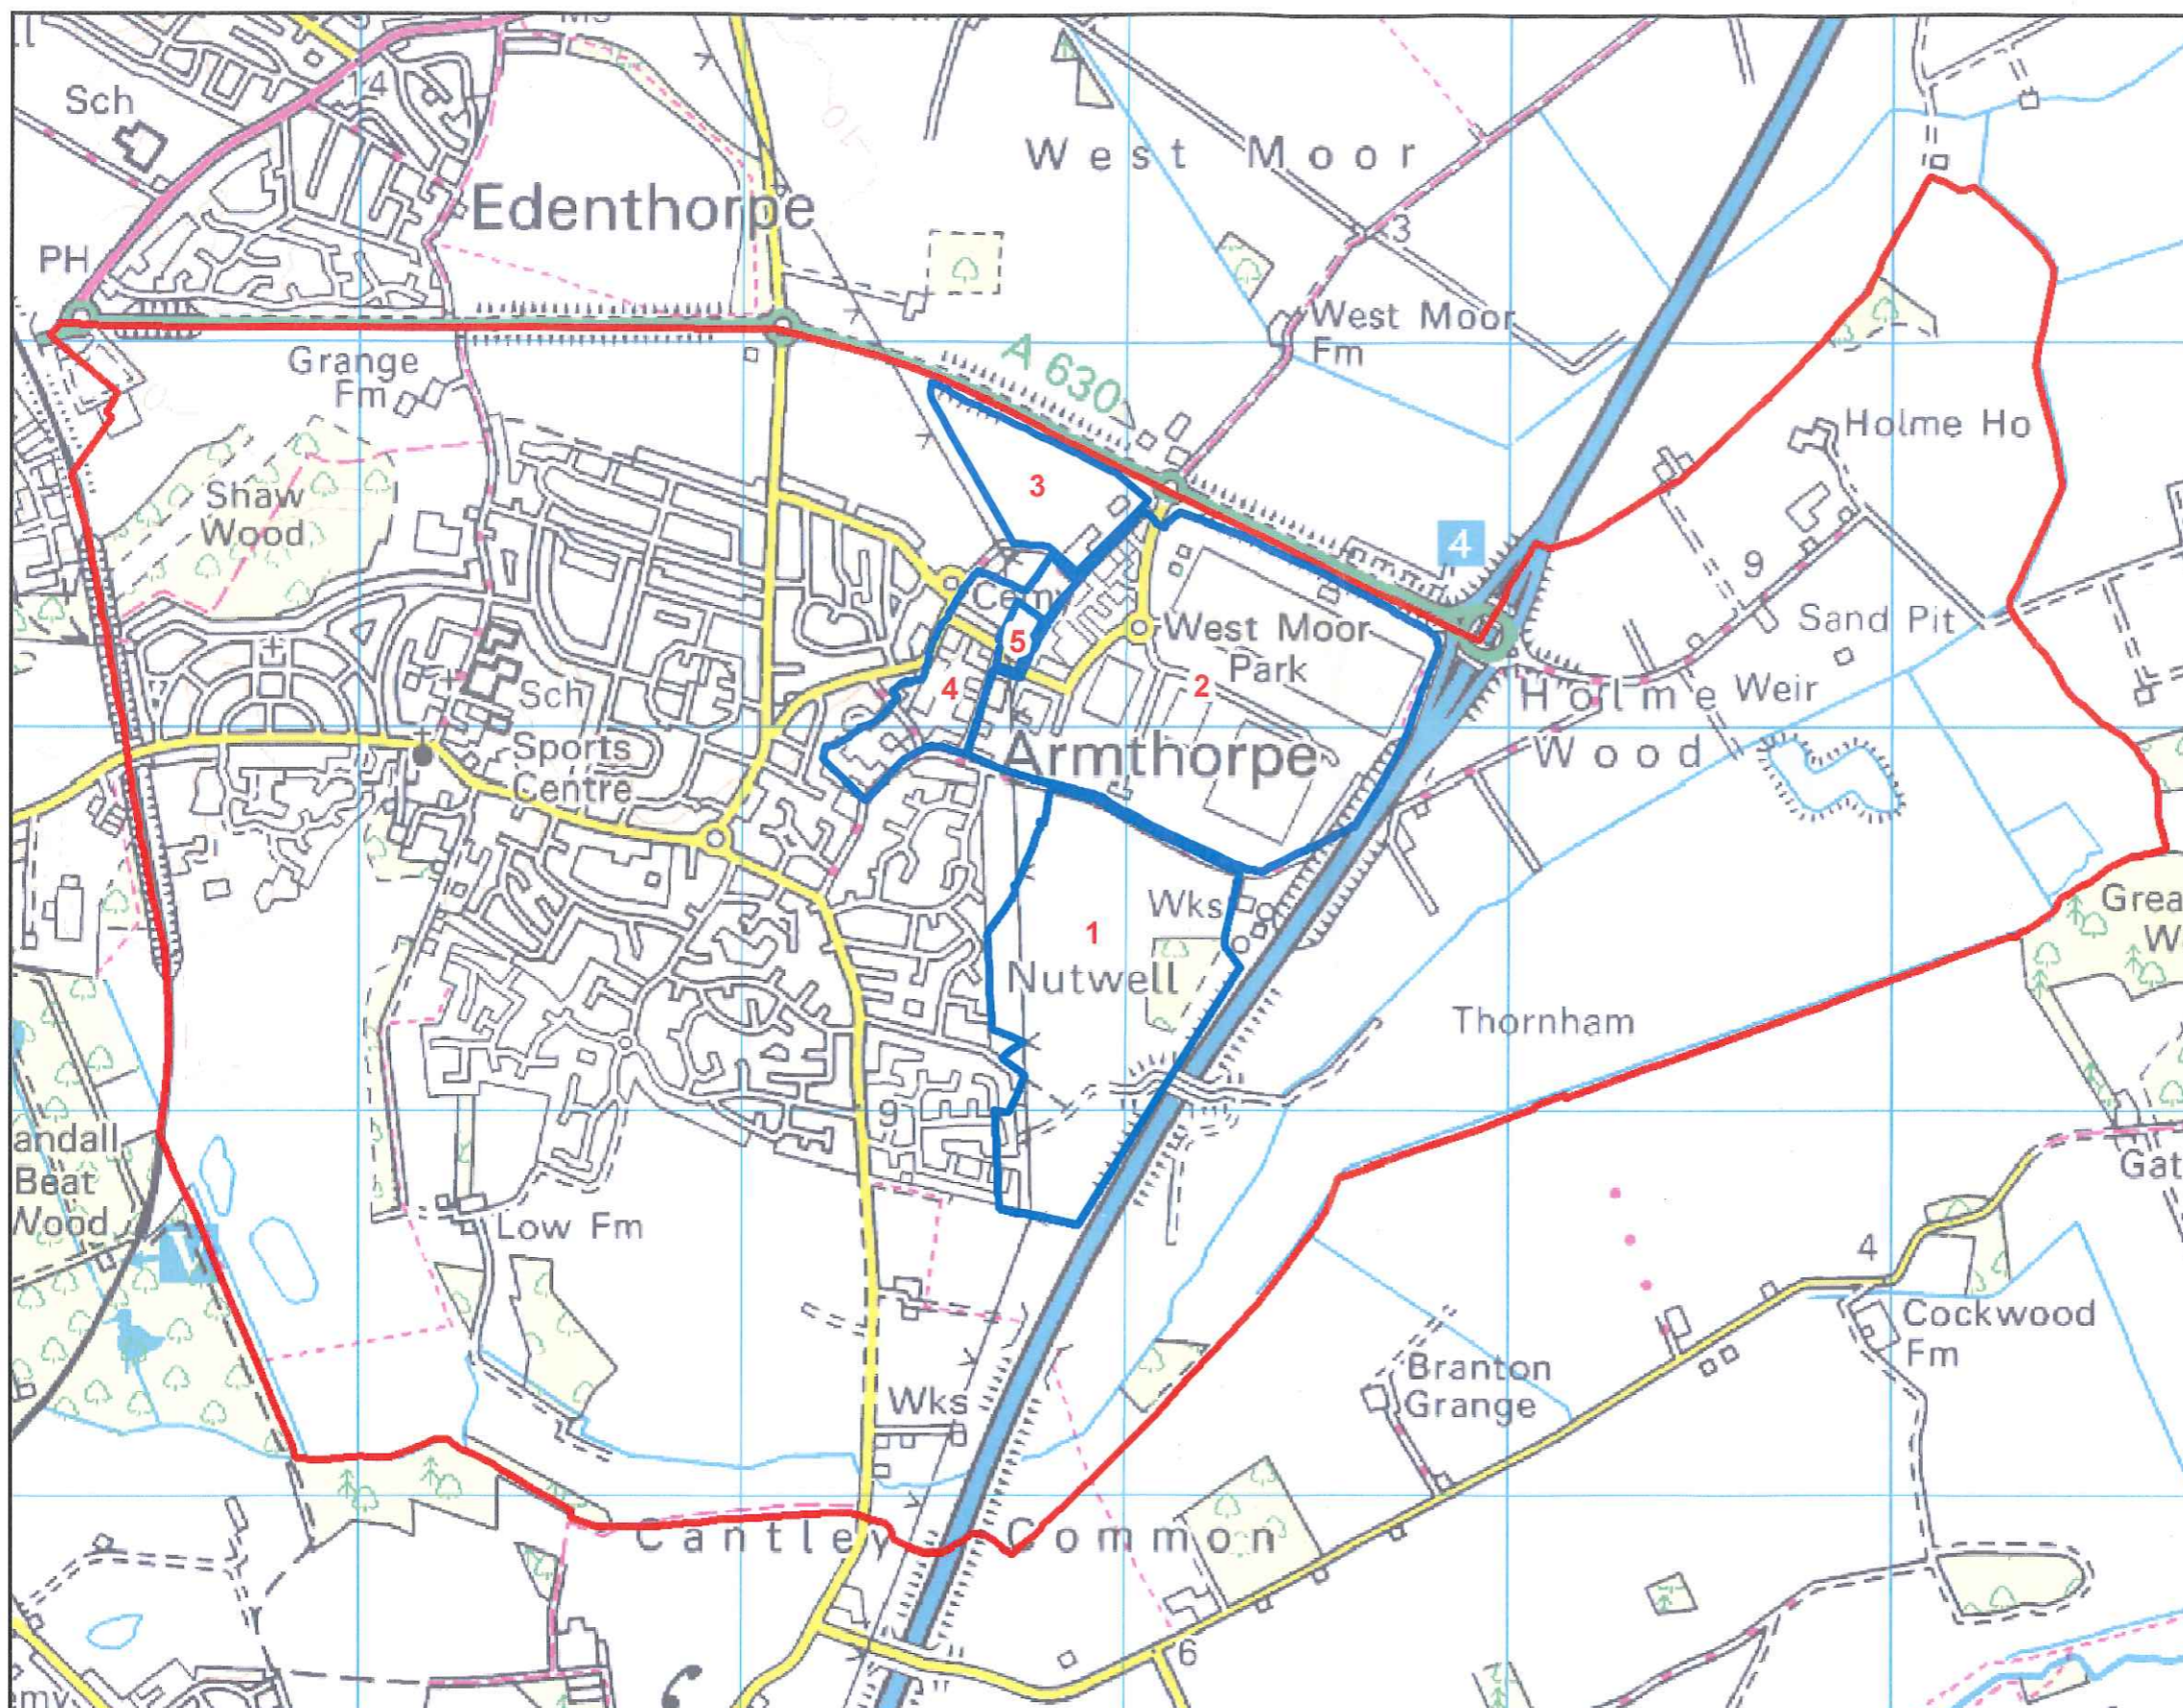

**Doncaster**  
Metropolitan Borough Council

**Key :**

Armthorpe Parish Boundary

Employment Sites:

- 1 - West Moor Park Extension
- 2 - West Moor Park
- 3 - Land south of the West Moor Link Road
- 4 - Gunhills Lane
- 5 - Gunhills Lane Extension

**Notes :**

**Title :**

Armthorpe Parish Neighbourhood Plan - Employment Sites

**Completed By :**

Doncaster Council

**Reference :**

Armthorpe Employment.mxd

**Date :**

05 November 2014

**Scale :**

1:26,000