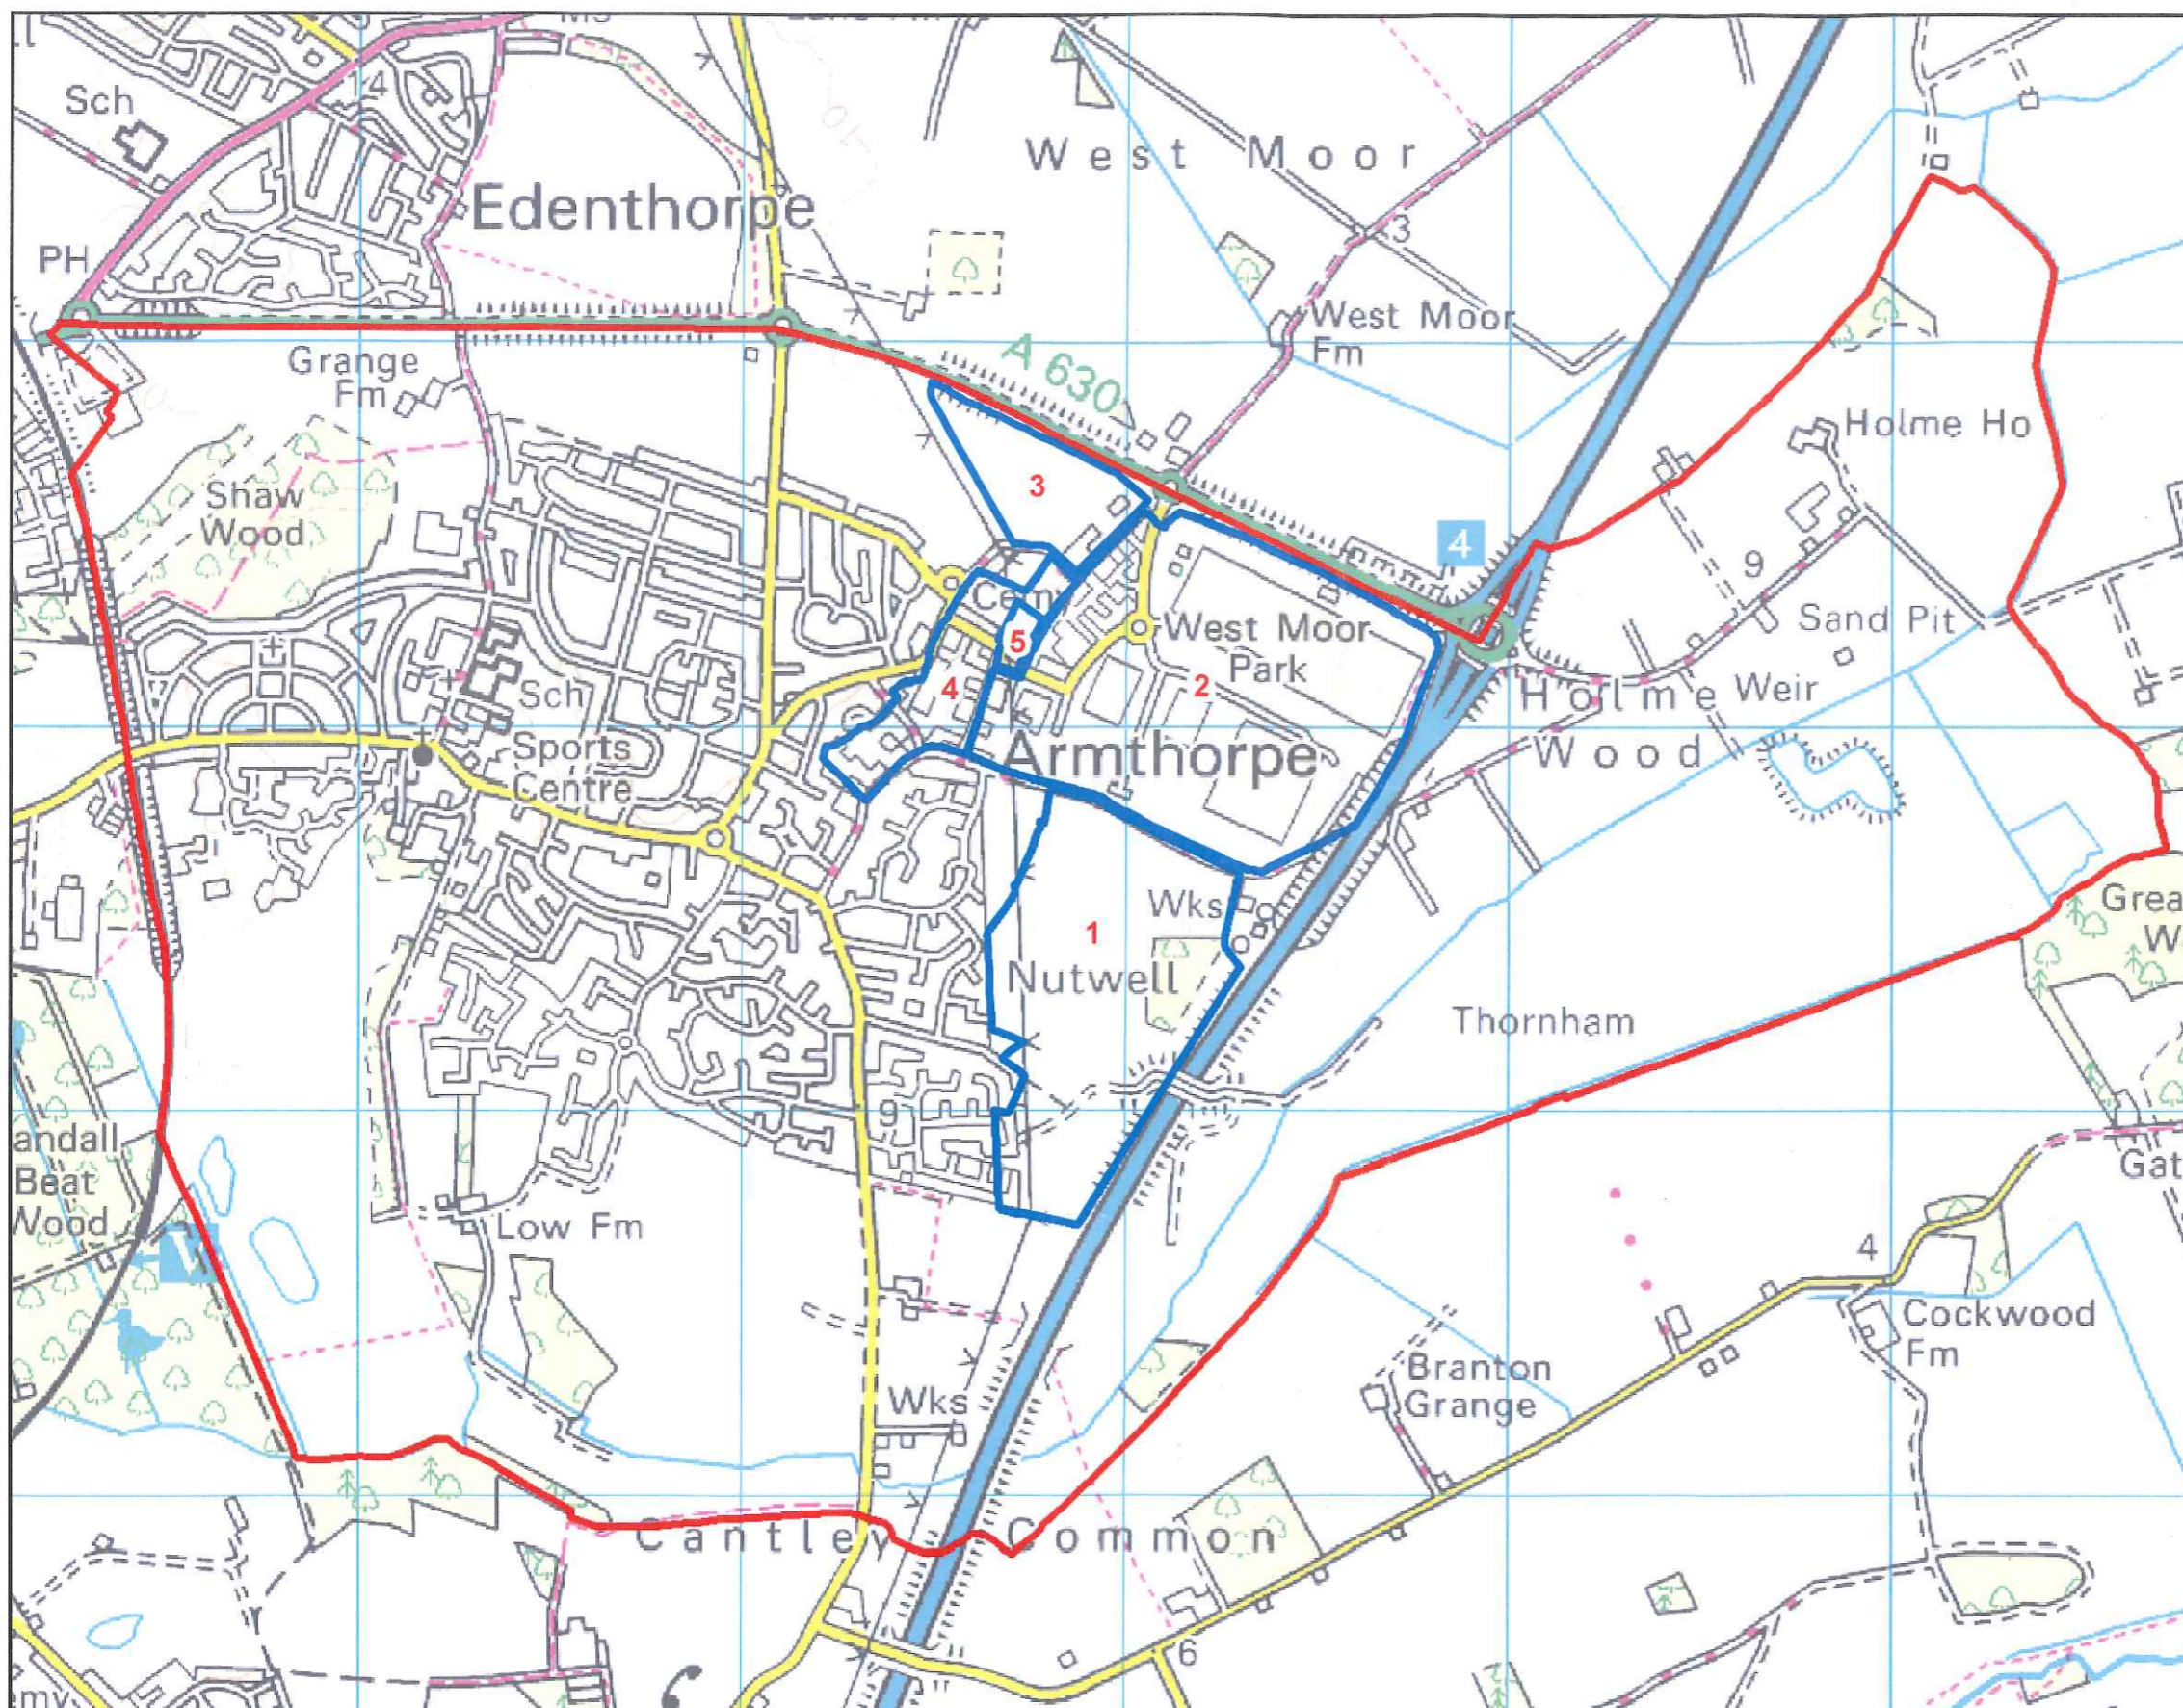

Doncaster
Metropolitan Borough Council

Key :

Armthorpe Parish Boundary

Employment Sites:

- 1 - West Moor Park Extension
- 2 - West Moor Park
- 3 - Land south of the West Moor Link Road
- 4 - Gunhills Lane
- 5 - Gunhills Lane Extension

Notes :

Title :

Armthorpe Parish Neighbourhood Plan - Employment Sites

Completed By :

Doncaster Council

Reference :

Armthorpe Employment.mxd

Date :

05 November 2014

Scale :

1:26,000